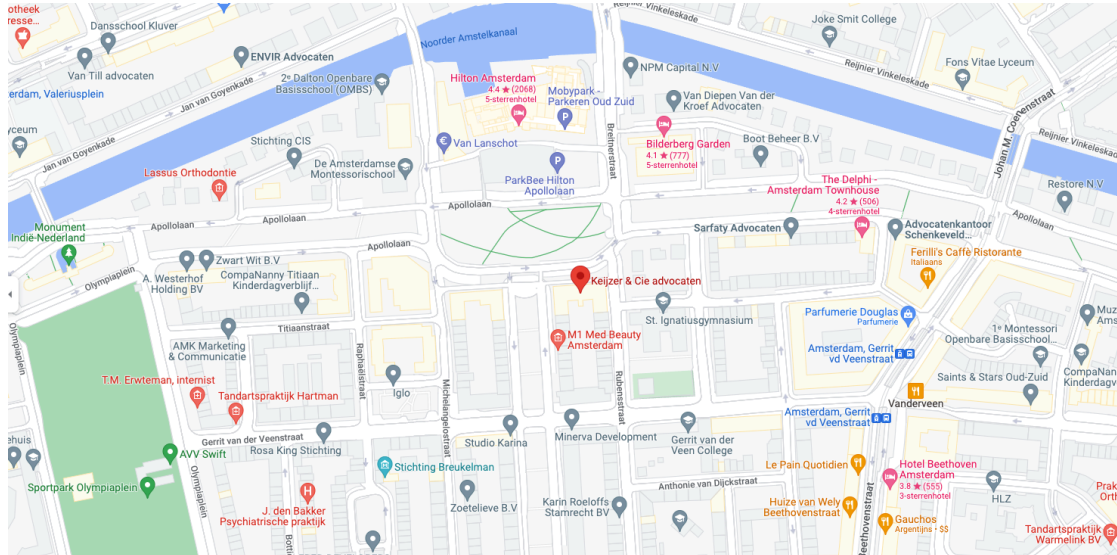

## ITINERARY

### Coming from The Hague / Schiphol Airport A4:

Via A4 onto A10, exit Amstelveen/S108 and take the direction 'Centrum'. Turn right at traffic lights onto Amstelveenseweg. Turn right onto Stadionweg. Follow the Hilton signs onto Olympiaweg. Turn right onto APOLLOLAAN.

### Coming from Utrecht A2:

Via A2 onto A10 follow the direction 'Schiphol'. Take Exit Amstelveen/S108 and take the direction 'Centrum'. Turn right at traffic lights onto Amstelveenseweg. Turn right onto Stadionweg. Follow the Hilton signs onto Olympiaweg. Turn right onto APOLLOLAAN.

Take tramline 16; direction 'VU Medisch Centrum'. Your stop is 'Emmastraat' on the 'De Lairessestraat'. Walk back and take the first street on the right, the Emmastraat. Follow this street, cross the bridge turn on the APOLLOLAAN. Our office is across the road.